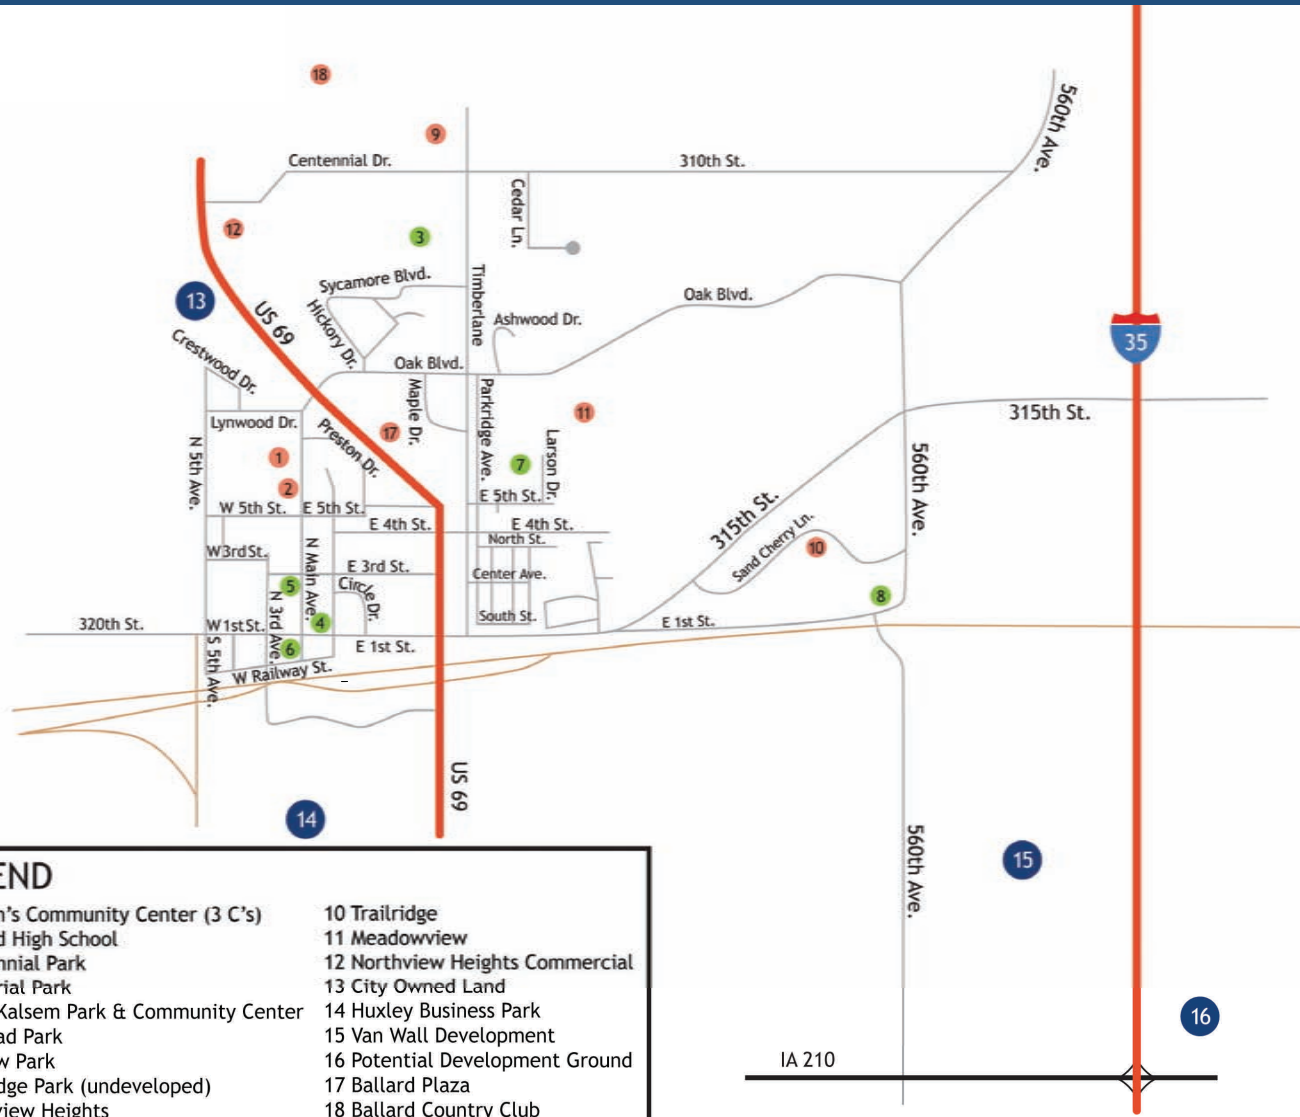

## LEGEND

- |                                       |                                 |
|---------------------------------------|---------------------------------|
| 1 Citizen's Community Center (3 C's)  | 10 Trailridge                   |
| 2 Ballard High School                 | 11 Meadowview                   |
| 3 Centennial Park                     | 12 Northview Heights Commercial |
| 4 Memorial Park                       | 13 City Owned Land              |
| 5 Nord/Kalsem Park & Community Center | 14 Huxley Business Park         |
| 6 Railroad Park                       | 15 Van Wall Development         |
| 7 Berhow Park                         | 16 Potential Development Ground |
| 8 Trailridge Park (undeveloped)       | 17 Ballard Plaza                |
| 9 Northview Heights                   | 18 Ballard Country Club         |